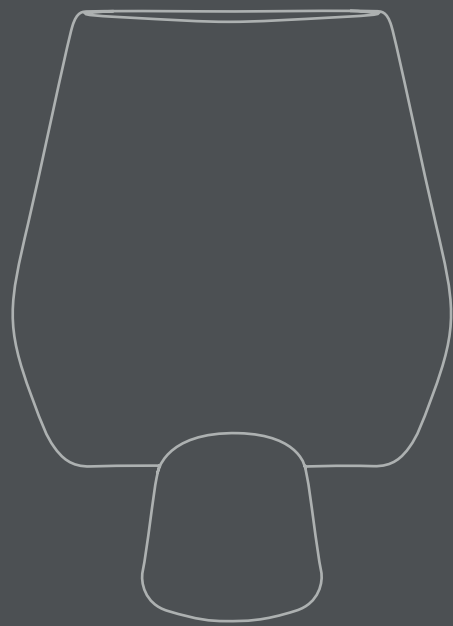

## SPHERE VASE SQUARE HEXA

The Sphere collection has become synonymous with the visual language and the signature series of 101 Copenhagen.

The series is a family of unique silhouettes and textures gathering in a decorative and sculptural manner. Elegantly sculpted, each vase is finished with an intricate ornate detailing.

Type: Vase - Indoor

Colour: Black

Material: Ceramic

Care instructions:

Use a soft dry cloth to clean the product.

Do not use household cleaners.

Not waterproof

Dimensions: L48 / W18 / H60 CM

Country of origin: CN

Product weight: 6,00 Kg

Packaging:

Dimensions: L69 / W27 / H54 CM

Total weight incl. product: 7,00 Kg

Number of parcels: 1

Material: Brown cardboard

18 CM

48 CM

60 CM